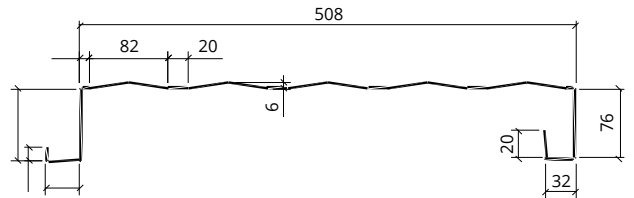

3" WALL PANEL