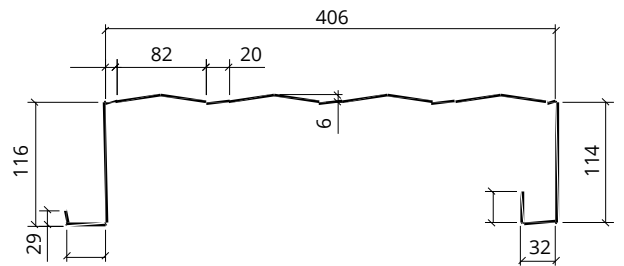

4.5" WALL PANEL

STANDARD COLOURS

*THE COLOURS ABOVE ARE A REPRESENTATION ONLY. ACTUAL MATERIAL COLOURS MAY VARY.