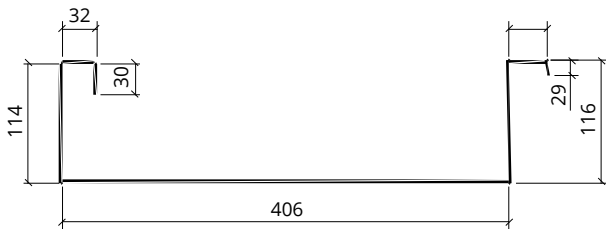

4.5" ROOF PANEL